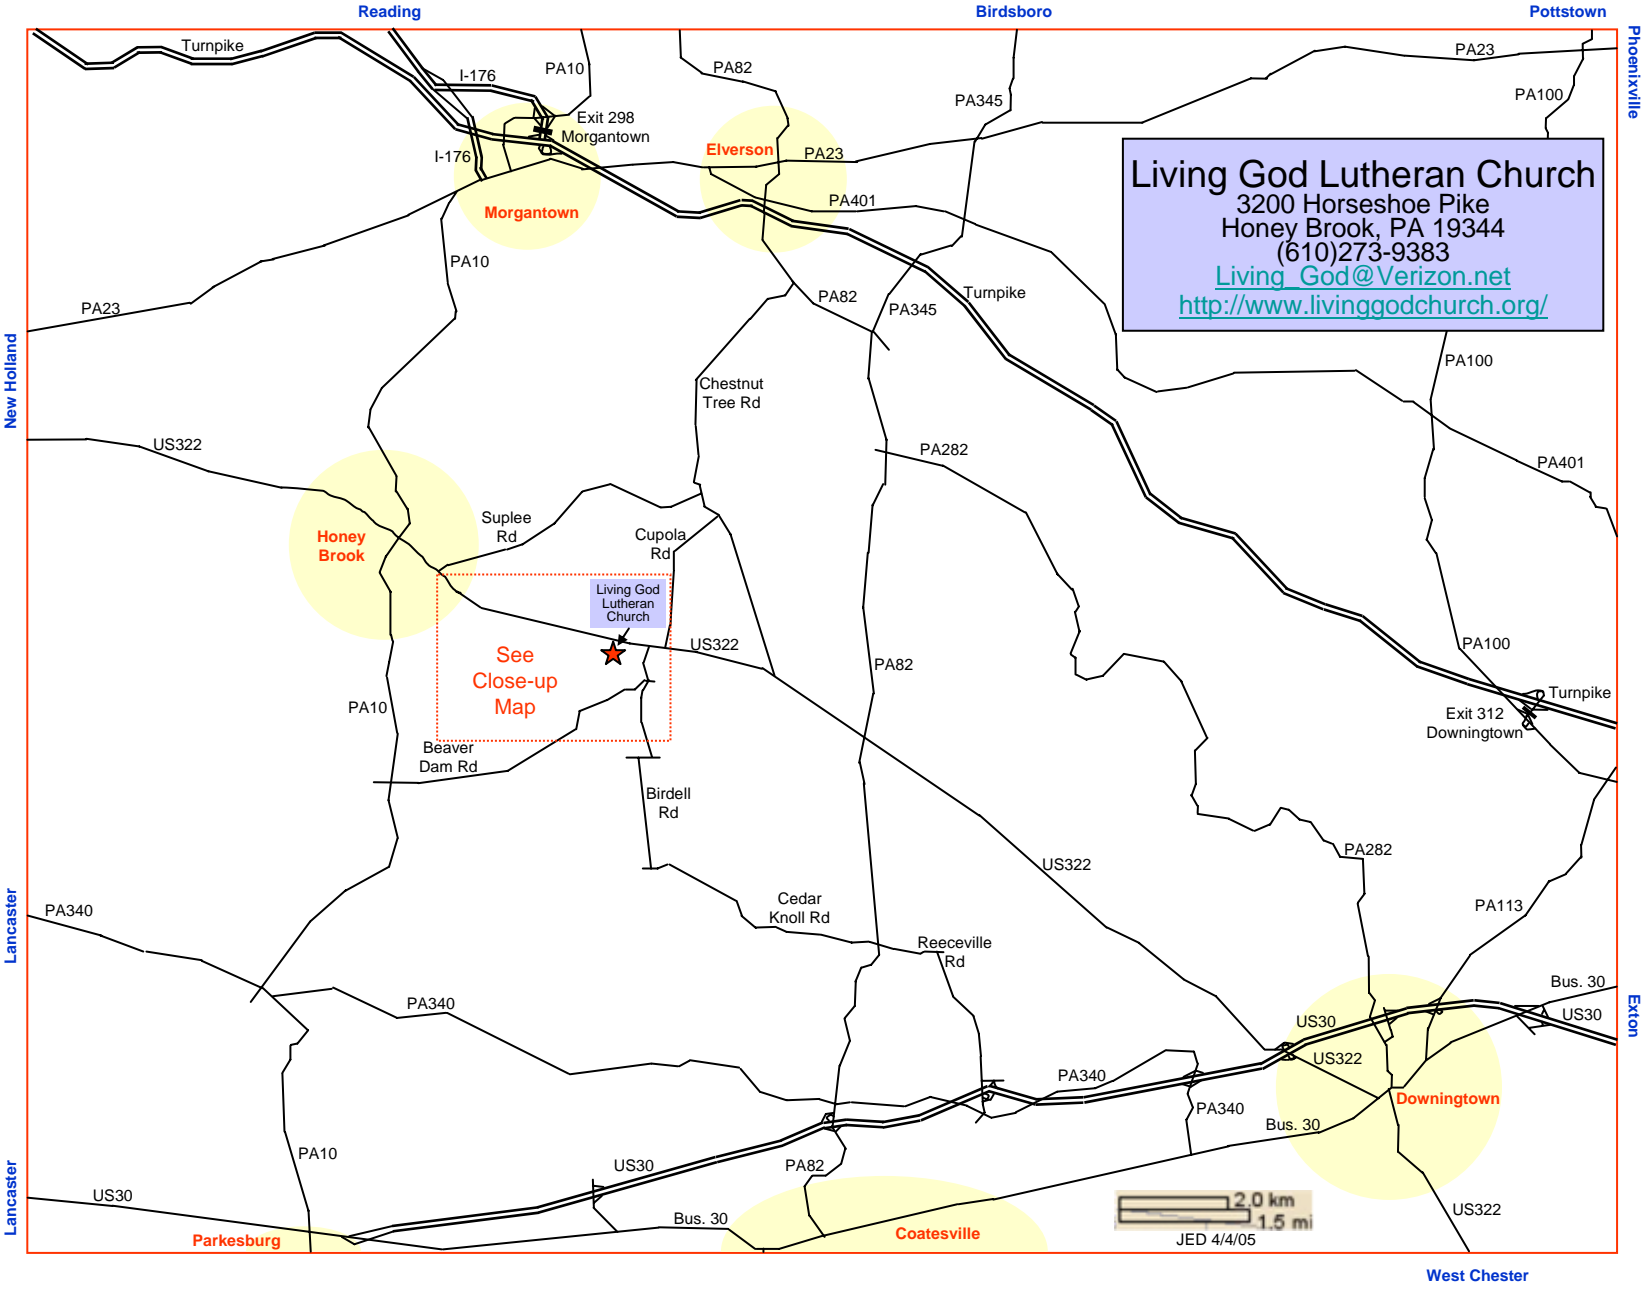

Living God Lutheran Church
3200 Horseshoe Pike
Honey Brook, PA 19344
(610)273-9383
Living_God@Verizon.net
<http://www.livinggodchurch.org/>

See Close-up Map

Reading Birdsboro Pottstown
New Holland
Lancaster
Lancaster
Parquesburg
West Chester
Phoenixville
Extion