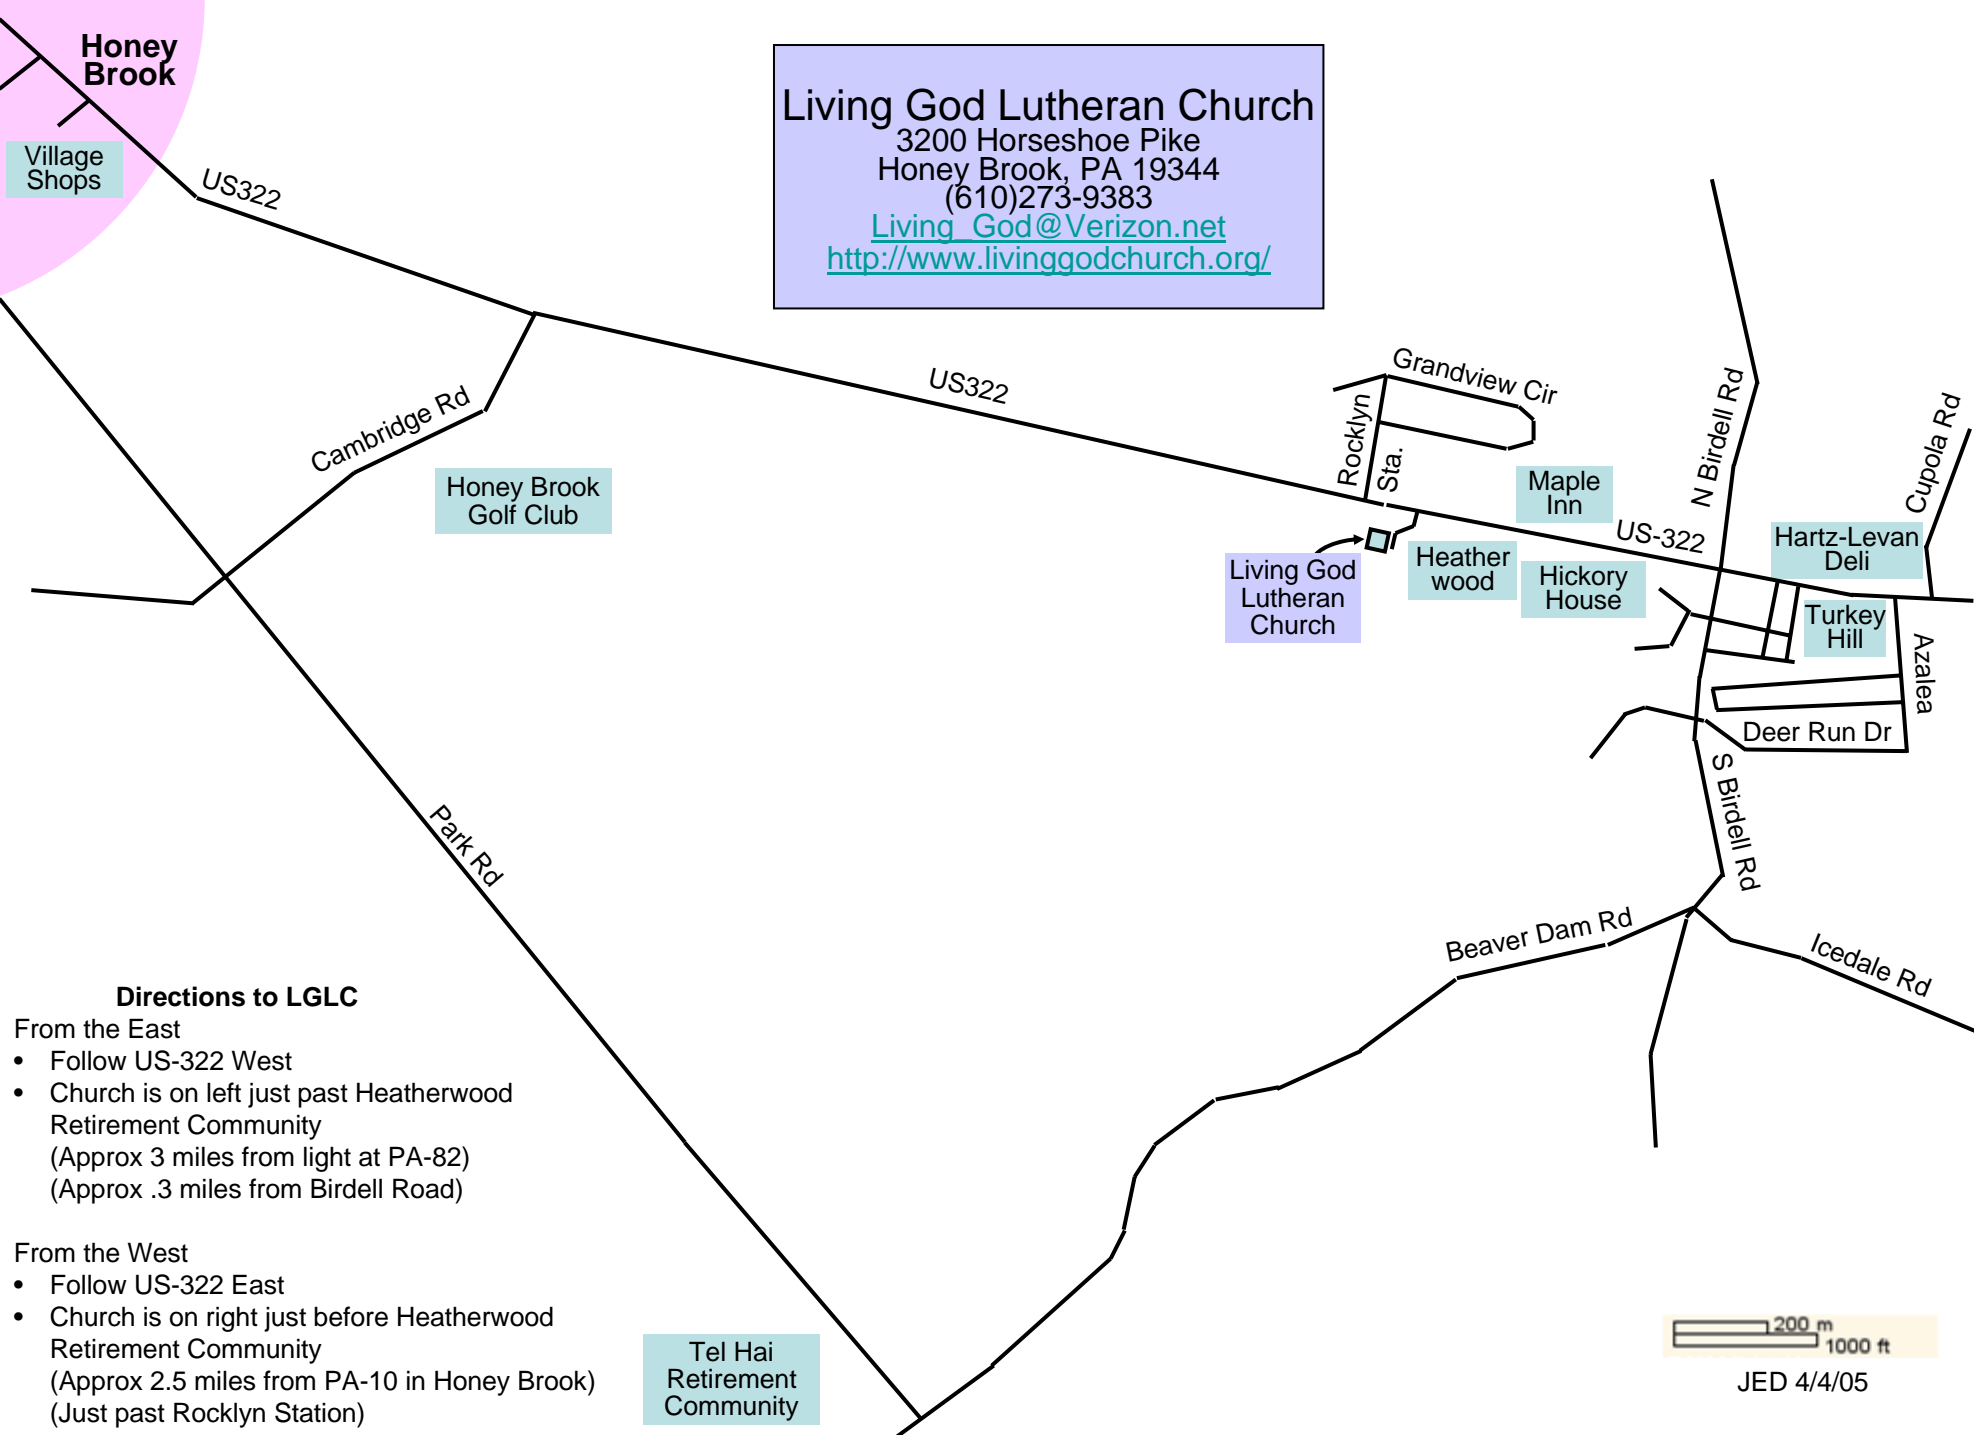

# Living God Lutheran Church

3200 Horseshoe Pike  
Honey Brook, PA 19344  
(610)273-9383

[Living\\_God@Verizon.net](mailto:Living_God@Verizon.net)  
<http://www.livinggodchurch.org/>

## Directions to LGLC

From the East

- Follow US-322 West
- Church is on left just past Heatherwood Retirement Community  
(Approx 3 miles from light at PA-82)  
(Approx .3 miles from Birdell Road)

From the West

- Follow US-322 East
- Church is on right just before Heatherwood Retirement Community  
(Approx 2.5 miles from PA-10 in Honey Brook)  
(Just past Rocklyn Station)

Tel Hai  
Retirement  
Community

200 m  
1000 ft

JED 4/4/05

**Living God Lutheran Church**  
3200 Horseshoe Pike  
Honey Brook, PA 19344  
(610)273-9383  
[Living\\_God@Verizon.net](mailto:Living_God@Verizon.net)  
<http://www.livinggodchurch.org/>

See Close-up Map