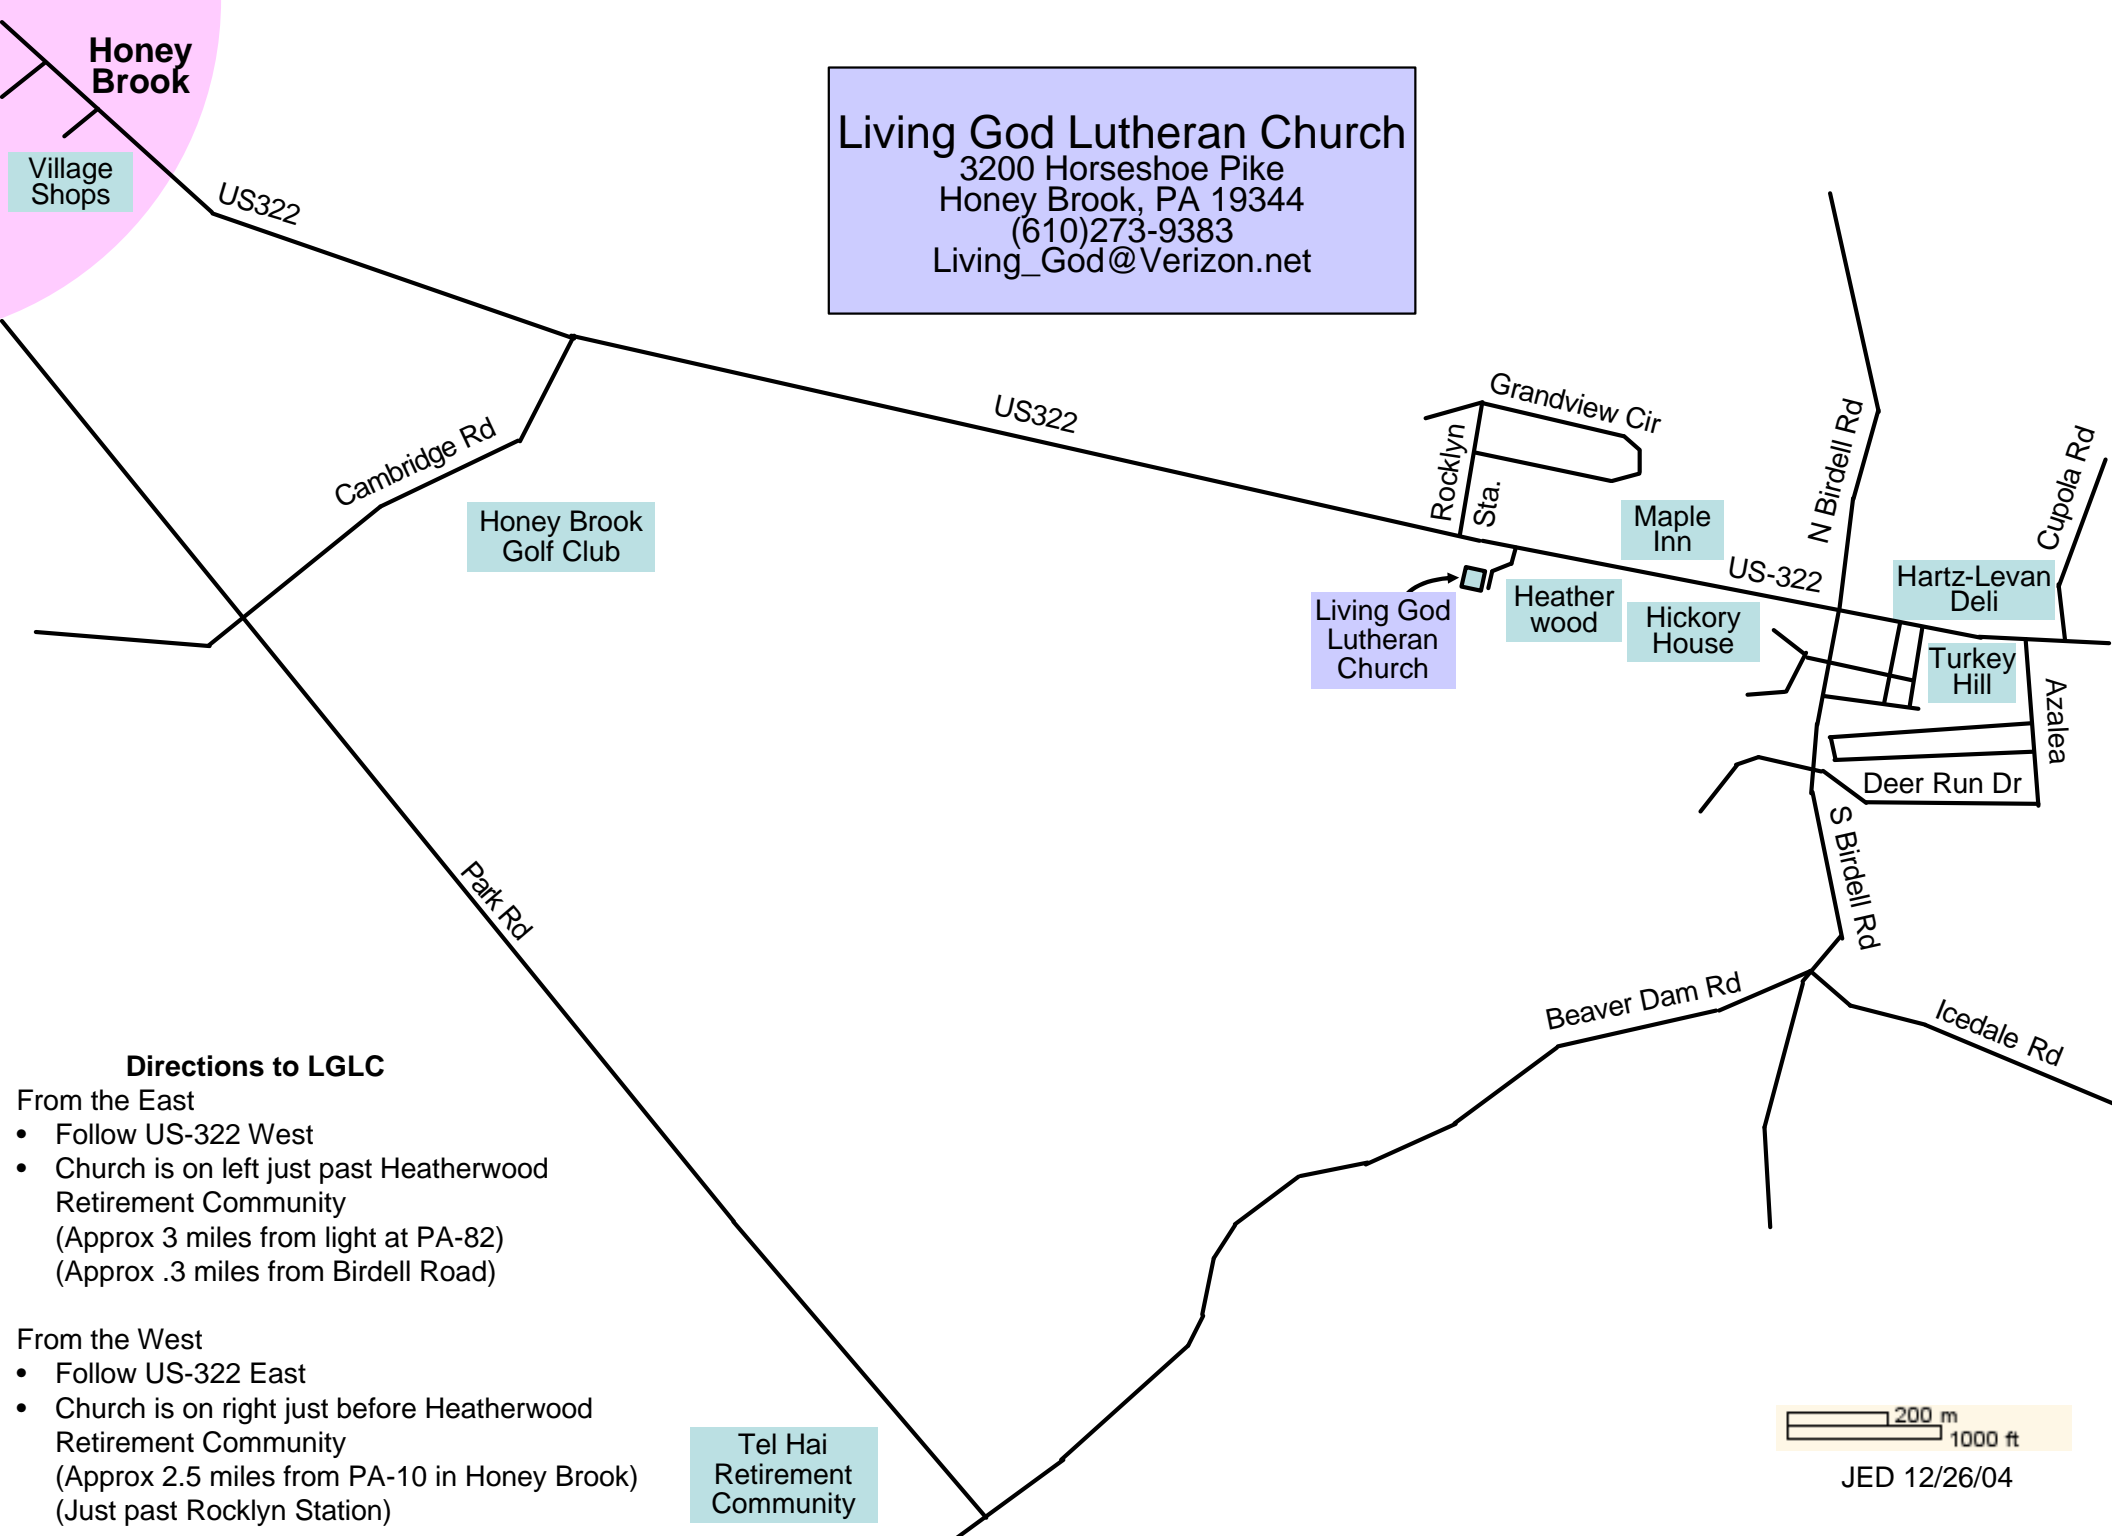

Living God Lutheran Church
 3200 Horseshoe Pike
 Honey Brook, PA 19344
 (610)273-9383
 Living_God@Verizon.net

Directions to LGLC

- From the East
- Follow US-322 West
 - Church is on left just past Heatherwood Retirement Community (Approx 3 miles from light at PA-82) (Approx .3 miles from Birdell Road)

- From the West
- Follow US-322 East
 - Church is on right just before Heatherwood Retirement Community (Approx 2.5 miles from PA-10 in Honey Brook) (Just past Rocklyn Station)

Tel Hai Retirement Community